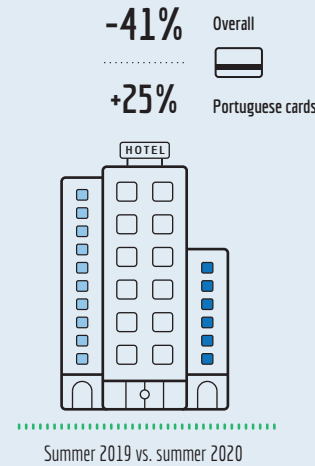

HOTELS AND ACCOMODATION SECTOR

Variation in the value of physical purchases in hotels and accomodation - summer 2020 vs. summer 2019, overall and by card country