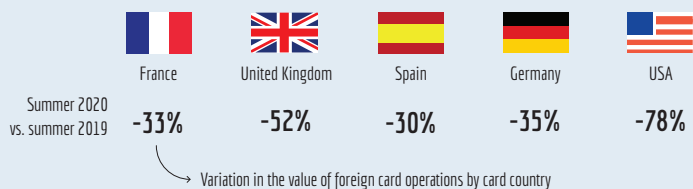

SUMMER DESTINATIONS 2020

Summer season: July 1st to September 15th

SUMMER IN PORTUGAL

Variation in the value of operations - summer 2020 vs. summer 2019, overall and by card country

FOREIGNERS IN PORTUGAL

Weight and variation in the value of foreign card operations in Portugal - summer 2020 vs. summer 2019, overall and by card country

7% Weight of foreign card operations in Portugal (in value)
(vs. 13% 2019)