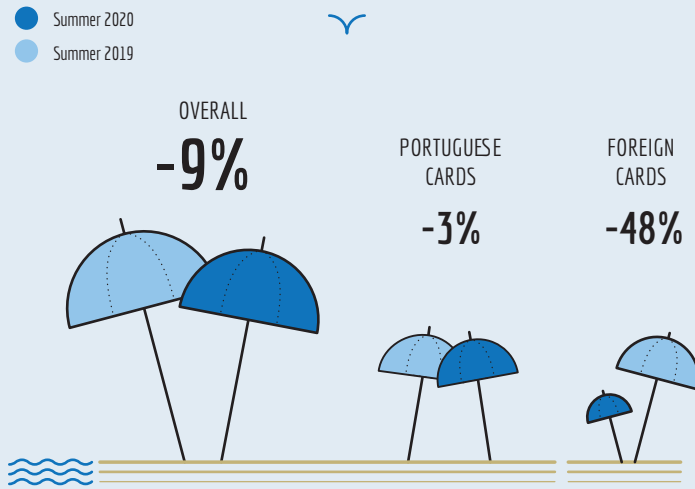

SUMMER DESTINATIONS 2020

Summer season: July 1st to September 15th

SUMMER IN PORTUGAL

Variation in the value of operations - summer 2020 vs. summer 2019, overall and by card country

FOREIGNERS IN PORTUGAL

Weight and variation in the value of foreign card operations in Portugal - summer 2020 vs. summer 2019, overall and by card country

7% Weight of foreign card operations in Portugal (in value)
(vs. 13% 2019)

TOURISM BY REGION

Variation in the value of operations - summer 2020 vs. summer 2019, by region and for selected municipalities