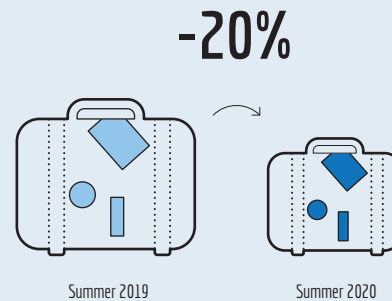

Weight and variation in the value of foreign card operations in Portugal - summer 2020 vs. summer 2019, overall and by card country

7% Weight of foreign card operations in Portugal (in value)
(vs. 13% 2019)

HOTELS AND ACCOMODATION SECTOR

Variation in the value of physical purchases in hotels and accomodation - summer 2020 vs. summer 2019, overall and by card country

PORTUGUESE ABROAD

Variation in the value of operations - summer 2020 vs. summer 2019